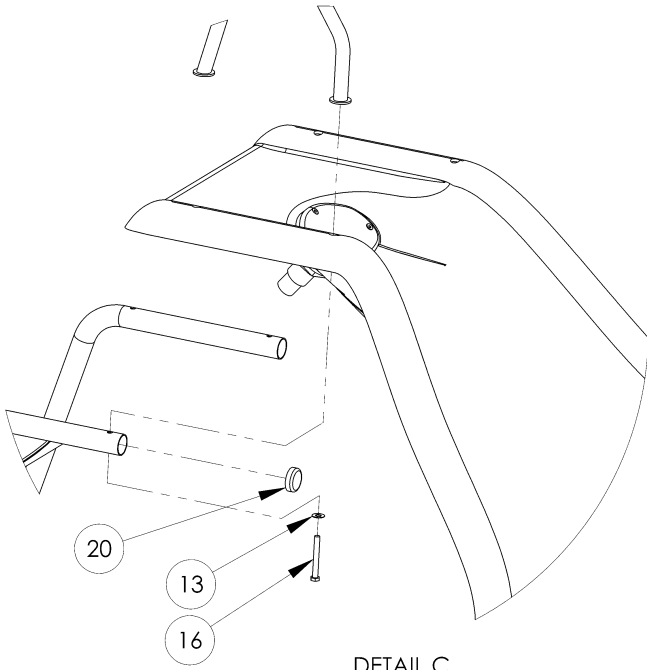

ZOOMERANG™ SLIDE:

FEATURES:

- Durable & Long Lasting Acrylic Construction
- Available in White Only
- Available in Right Turn Only
- 37" High at Seating Area
- Zoom-Flume™ Water Supply System
- Stainless Steel Rails, Legs & Hardware
- Discretely Sits Below a 6' Privacy Fence
- Designed for In-Ground Pools
- Minimum Water Depth of 3'6"
- Water Supply Attaches Directly to Pool Return Inlet
- Weight Limit = 200 Lbs.

ZOOMERANG™ SLIDE

DESCRIPTION	PART NUMBER
Zoomerang Slide - right - wht	Part #ZM-CR-SS

comes w/ss hardware

Zoomerang™ Footprint for RIGHT Turn Only Slide

ZOOMERANG™ SLIDE (ZM-CR-SS):

RESIDENTIAL SLIDES

ZOOMERANG™ SLIDE (ZM-CR-SS):

ALL CHART INFORMATION BELOW CORRESPONDS WITH THE DRAWING ON THE PREVIOUS PAGE.

RESIDENTIAL SLIDES

DRAWING REPRESENTS THE FOLLOWING PART NUMBERS:
ZM-CR-SS

ITEM #	COMPONENT	DESCRIPTION	KITS – QTY. COUNTS		
			ZM-H1-SS	ZM-H2-SS	ZM
1	ZM-R	ZOOMERANG RUNWAY			1
2	ZM-B	FLUME SUPPORT BASE			1
3	ZM-Ladder	ZOOMERANG LADDER			2
4	ZM-T	ZOOMERANG LADDER TREADS			3
5	ZM-HR	ZOOMERANG HANDRAILS			2
6	LADDER ESCUTCHEONS	LADDER ESCUTCHEONS			2
7	H-.463 X .310 CAP	GRAY PROTECTIVE CAP		3	
8	H-.562 X .390 CAP	GRAY PROTECTIVE CAP		3	
9	H-NYLON BUSHING	.500 OD X.257 ID NYLON BUSHING		3	
10	H-SS 1/4 FLAT W	1/4" FLAT WASHER S.S.		6	
11	H-SS 1/4 H C/S	1/4" X 1-1/4" HEX HEAD BOLT S.S.		3	
12	H-SS 1/4 H NUT	1/4" FINISH HEX NUT S.S.		3	
13	H-SS 3/8 FLT WASHER	3/8" X 1" FLAT WASHER S.S.	4		
14	H-SS 3/8 F NUT	3/8" FINISH NUT S.S.		1	
15	H-SS 3/8 WEDGE	3/8" X 2-3/4" WEDGE ANCHOR W/NUT & WASHER S.S.	4	3	
16	H-SS 3/8 X 3 TAP	3/8" X 3" HEX HEAD TAP BOLT S.S.	4		
17	H-SS 5/16 BOLT	5/16 X 2 3/4" LADDER BOLT S.S.	6		
18	H-SS 5/16 F WAS	5/16" SAE FLAT WASHER S.S.	6		
19	H-SS 5/16 H NUT	5/16"HEX FINISH NUT S.S.	6		
20	H-VINYL NUT CAP	1-5/8" X 1/2" WHITE VINYL CAP	2		