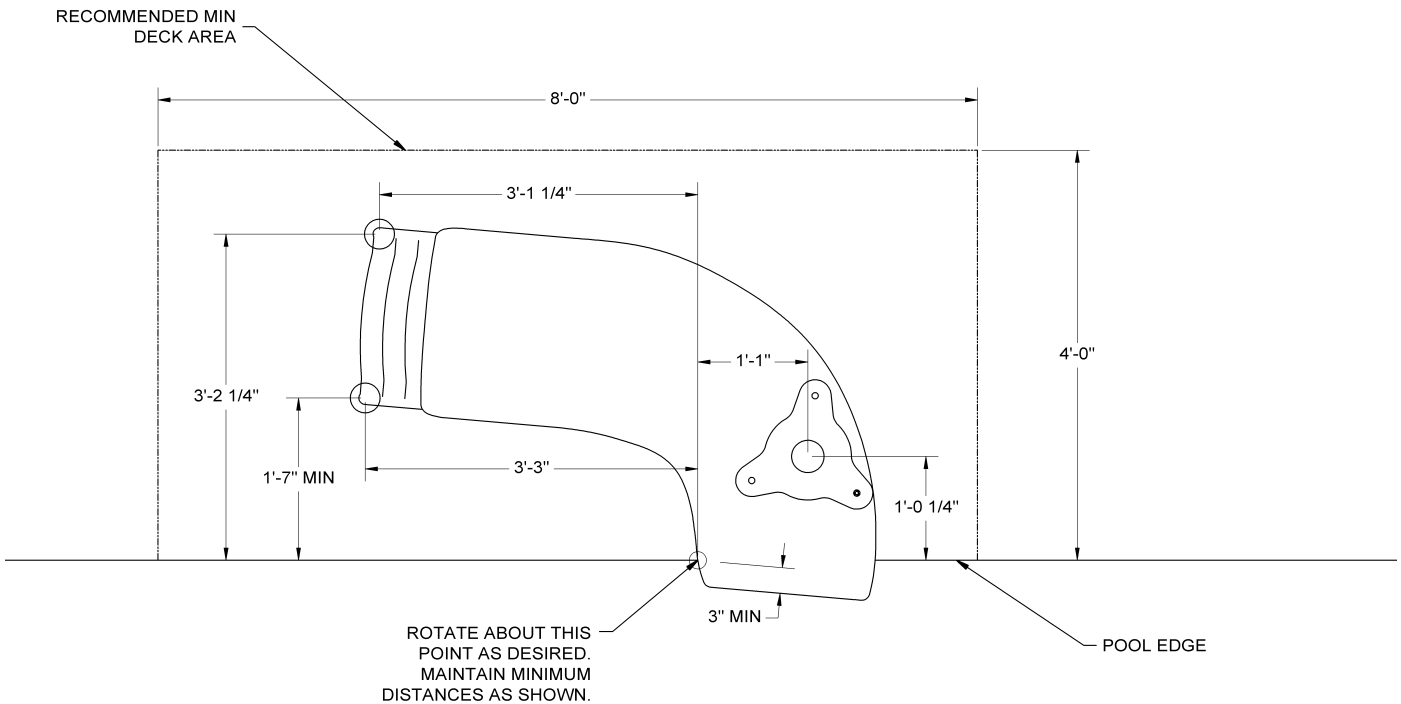

ZOOMERANG™ SLIDE:

FEATURES:

- Durable & Long Lasting Acrylic Construction
- Available in White Only
- Available in Right Turn Only
- 37" High at Seating Area
- Zoom-Flume™ Water Supply System
- Stainless Steel Rails, Legs & Hardware
- Discretely Sits Below a 6' Privacy Fence
- Designed for In-Ground Pools
- Minimum Water Depth of 3'6"
- Water Supply Attaches Directly to Pool Return Inlet
- Weight Limit = 200 Lbs.

ZOOMERANG™ SLIDE

DESCRIPTION	PART NUMBER
Zoomerang Slide - right - wht	Part #ZM-CR-SS

comes w/ss hardware

Zoomerang™ Footprint for RIGHT Turn Only Slide

ZOOMERANG™ SLIDE (ZM-CR-SS):

RESIDENTIAL SLIDES

ZOOMERANG™ SLIDE (ZM-CR-SS):

ALL CHART INFORMATION BELOW CORRESPONDS WITH THE DRAWING ON THE PREVIOUS PAGE.

RESIDENTIAL SLIDES

DRAWING REPRESENTS THE FOLLOWING PART NUMBERS:
ZM-CR-SS

ITEM #	COMPONENT	DESCRIPTION	KITS – QTY. COUNTS		
			ZM-H1-SS	ZM-H2-SS	ZM
1	ZM-R	ZOOMERANG RUNWAY			1
2	ZM-B	FLUME SUPPORT BASE			1
3	ZM-Ladder	ZOOMERANG LADDER			2
4	ZM-T	ZOOMERANG LADDER TREADS			3
5	ZM-HR	ZOOMERANG HANDRAILS			2
6	LADDER ESCUTCHEONS	LADDER ESCUTCHEONS			2
7	H-.463 X .310 CAP	GRAY PROTECTIVE CAP		3	
8	H-.562 X .390 CAP	GRAY PROTECTIVE CAP		3	
9	H-NYLON BUSHING	.500 OD X.257 ID NYLON BUSHING		3	
10	H-SS 1/4 FLAT W	1/4" FLAT WASHER S.S.		6	
11	H-SS 1/4 H C/S	1/4" X 1-1/4" HEX HEAD BOLT S.S.		3	
12	H-SS 1/4 H NUT	1/4" FINISH HEX NUT S.S.		3	
13	H-SS 3/8 FLT WASHER	3/8" X 1" FLAT WASHER S.S.	4		
14	H-SS 3/8 F NUT	3/8" FINISH NUT S.S.		1	
15	H-SS 3/8 WEDGE	3/8" X 2-3/4" WEDGE ANCHOR W/NUT & WASHER S.S.	4	3	
16	H-SS 3/8 X 3 TAP	3/8" X 3" HEX HEAD TAP BOLT S.S.	4		
17	H-SS 5/16 BOLT	5/16 X 2 3/4" LADDER BOLT S.S.	6		
18	H-SS 5/16 F WAS	5/16" SAE FLAT WASHER S.S.	6		
19	H-SS 5/16 H NUT	5/16"HEX FINISH NUT S.S.	6		
20	H-VINYL NUT CAP	1-5/8" X 1/2" WHITE VINYL CAP	2		