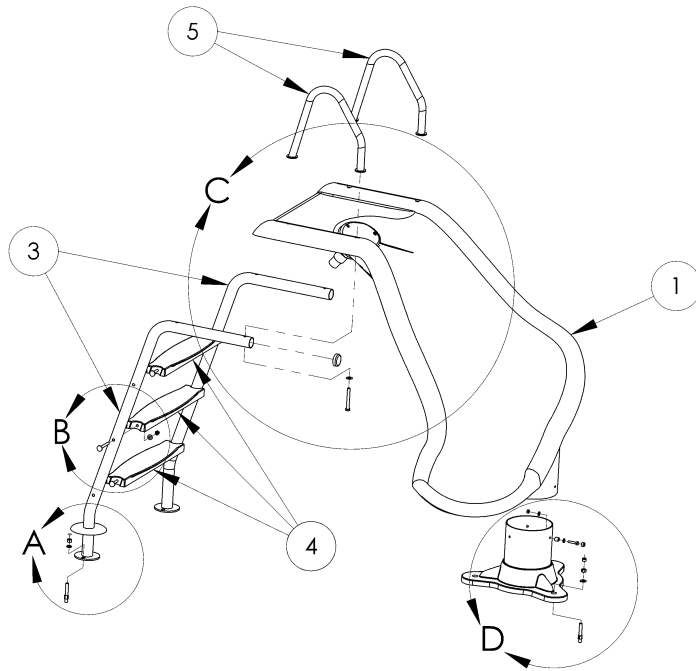

ZOOMERANG™ SLIDE:

FEATURES:

- Durable & Long Lasting Acrylic Construction
- Available in White Only
- Available in Right Turn Only
- 37" High at Seating Area
- Zoom-Flume™ Water Supply System
- Stainless Steel Rails, Legs & Hardware
- Discretely Sits Below a 6' Privacy Fence
- Designed for In-Ground Pools
- Minimum Water Depth of 3'6"
- Water Supply Attaches Directly to Pool Return Inlet
- Weight Limit = 200 Lbs.

ZOOMERANG™ SLIDE

DESCRIPTION	PART NUMBER
Zoomerang Slide - right - wht	Part #ZM-CR-SS

comes w/ss hardware

Zoomerang™ Footprint for RIGHT Turn Only Slide

ZOOMERANG™ SLIDE (ZM-CR-SS):

RESIDENTIAL SLIDES

ZOOMERANG™ SLIDE (ZM-CR-SS):

ALL CHART INFORMATION BELOW CORRESPONDS WITH THE DRAWING ON THE PREVIOUS PAGE.

RESIDENTIAL SLIDES

DRAWING REPRESENTS THE FOLLOWING PART NUMBERS:
ZM-CR-SS

ITEM #	COMPONENT	DESCRIPTION	KITS – QTY. COUNTS		
			ZM-H1-SS	ZM-H2-SS	ZM
1	ZM-R	ZOOMERANG RUNWAY			1
2	ZM-B	FLUME SUPPORT BASE			1
3	ZM-Ladder	ZOOMERANG LADDER			2
4	ZM-T	ZOOMERANG LADDER TREADS			3
5	ZM-HR	ZOOMERANG HANDRAILS			2
6	LADDER ESCUTCHEONS	LADDER ESCUTCHEONS			2
7	H-.463 X .310 CAP	GRAY PROTECTIVE CAP		3	
8	H-.562 X .390 CAP	GRAY PROTECTIVE CAP		3	
9	H-NYLON BUSHING	.500 OD X.257 ID NYLON BUSHING		3	
10	H-SS 1/4 FLAT W	1/4" FLAT WASHER S.S.		6	
11	H-SS 1/4 H C/S	1/4" X 1-1/4" HEX HEAD BOLT S.S.		3	
12	H-SS 1/4 H NUT	1/4" FINISH HEX NUT S.S.		3	
13	H-SS 3/8 FLT WASHER	3/8" X 1" FLAT WASHER S.S.	4		
14	H-SS 3/8 F NUT	3/8" FINISH NUT S.S.		1	
15	H-SS 3/8 WEDGE	3/8" X 2-3/4" WEDGE ANCHOR W/NUT & WASHER S.S.	4	3	
16	H-SS 3/8 X 3 TAP	3/8" X 3" HEX HEAD TAP BOLT S.S.	4		
17	H-SS 5/16 BOLT	5/16 X 2 3/4" LADDER BOLT S.S.	6		
18	H-SS 5/16 F WAS	5/16" SAE FLAT WASHER S.S.	6		
19	H-SS 5/16 H NUT	5/16"HEX FINISH NUT S.S.	6		
20	H-VINYL NUT CAP	1-5/8" X 1/2" WHITE VINYL CAP	2		