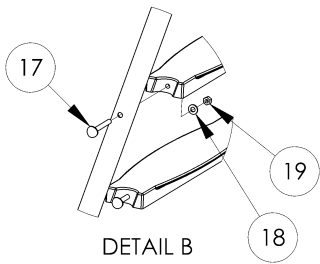

ZOOMERANG™ SLIDE:

FEATURES:

- Durable & Long Lasting Acrylic Construction
- Available in White Only
- Available in Right Turn Only
- 37" High at Seating Area
- Zoom-Flume™ Water Supply System
- Stainless Steel Rails, Legs & Hardware
- Discretely Sits Below a 6' Privacy Fence
- Designed for In-Ground Pools
- Minimum Water Depth of 3'6"
- Water Supply Attaches Directly to Pool Return Inlet
- Weight Limit = 200 Lbs.

ZOOMERANG™ SLIDE

DESCRIPTION	PART NUMBER
Zoomerang Slide - right - wht	Part #ZM-CR-SS

comes w/ss hardware

Zoomerang™ Footprint for RIGHT Turn Only Slide

ZOOMERANG™ SLIDE (ZM-CR-SS):

RESIDENTIAL SLIDES

ZOOMERANG™ SLIDE (ZM-CR-SS):

ALL CHART INFORMATION BELOW CORRESPONDS WITH THE DRAWING ON THE PREVIOUS PAGE.

RESIDENTIAL SLIDES

DRAWING REPRESENTS THE FOLLOWING PART NUMBERS:
ZM-CR-SS

ITEM #	COMPONENT	DESCRIPTION	KITS – QTY. COUNTS		
			ZM-H1-SS	ZM-H2-SS	ZM
1	ZM-R	ZOOMERANG RUNWAY			1
2	ZM-B	FLUME SUPPORT BASE			1
3	ZM-Ladder	ZOOMERANG LADDER			2
4	ZM-T	ZOOMERANG LADDER TREADS			3
5	ZM-HR	ZOOMERANG HANDRAILS			2
6	LADDER ESCUTCHEONS	LADDER ESCUTCHEONS			2
7	H-.463 X .310 CAP	GRAY PROTECTIVE CAP		3	
8	H-.562 X .390 CAP	GRAY PROTECTIVE CAP		3	
9	H-NYLON BUSHING	.500 OD X.257 ID NYLON BUSHING		3	
10	H-SS 1/4 FLAT W	1/4" FLAT WASHER S.S.		6	
11	H-SS 1/4 H C/S	1/4" X 1-1/4" HEX HEAD BOLT S.S.		3	
12	H-SS 1/4 H NUT	1/4" FINISH HEX NUT S.S.		3	
13	H-SS 3/8 FLT WASHER	3/8" X 1" FLAT WASHER S.S.	4		
14	H-SS 3/8 F NUT	3/8" FINISH NUT S.S.		1	
15	H-SS 3/8 WEDGE	3/8" X 2-3/4" WEDGE ANCHOR W/NUT & WASHER S.S.	4	3	
16	H-SS 3/8 X 3 TAP	3/8" X 3" HEX HEAD TAP BOLT S.S.	4		
17	H-SS 5/16 BOLT	5/16 X 2 3/4" LADDER BOLT S.S.	6		
18	H-SS 5/16 F WAS	5/16" SAE FLAT WASHER S.S.	6		
19	H-SS 5/16 H NUT	5/16"HEX FINISH NUT S.S.	6		
20	H-VINYL NUT CAP	1-5/8" X 1/2" WHITE VINYL CAP	2		