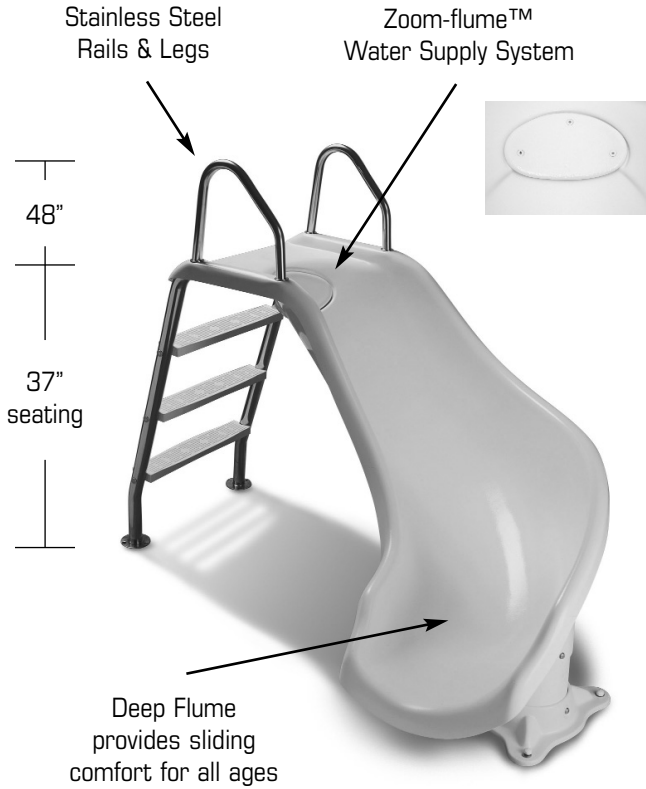

ZOOMERANG™ SLIDE:

FEATURES:

- Durable & Long Lasting Acrylic Construction
- Available in White Only
- Available in Right Turn Only
- 37" High at Seating Area
- Zoom-Flume™ Water Supply System
- Stainless Steel Rails, Legs & Hardware
- Discretely Sits Below a 6' Privacy Fence
- Designed for In-Ground Pools
- Minimum Water Depth of 3'6"
- Water Supply Attaches Directly to Pool Return Inlet
- Weight Limit = 200 Lbs.

ZOOMERANG™ SLIDE

DESCRIPTION	PART NUMBER
Zoomerang Slide - right - wht	Part #ZM-CR-SS

comes w/ss hardware

Zoomerang™ Footprint for RIGHT Turn Only Slide

ZOOMERANG™ SLIDE (ZM-CR-SS):

RESIDENTIAL SLIDES

ZOOMERANG™ SLIDE (ZM-CR-SS):

ALL CHART INFORMATION BELOW CORRESPONDS WITH THE DRAWING ON THE PREVIOUS PAGE.

RESIDENTIAL SLIDES

DRAWING REPRESENTS THE FOLLOWING PART NUMBERS:
ZM-CR-SS

ITEM #	COMPONENT	DESCRIPTION	KITS – QTY. COUNTS		
			ZM-H1-SS	ZM-H2-SS	ZM
1	ZM-R	ZOOMERANG RUNWAY			1
2	ZM-B	FLUME SUPPORT BASE			1
3	ZM-Ladder	ZOOMERANG LADDER			2
4	ZM-T	ZOOMERANG LADDER TREADS			3
5	ZM-HR	ZOOMERANG HANDRAILS			2
6	LADDER ESCUTCHEONS	LADDER ESCUTCHEONS			2
7	H-.463 X .310 CAP	GRAY PROTECTIVE CAP		3	
8	H-.562 X .390 CAP	GRAY PROTECTIVE CAP		3	
9	H-NYLON BUSHING	.500 OD X.257 ID NYLON BUSHING		3	
10	H-SS 1/4 FLAT W	1/4" FLAT WASHER S.S.		6	
11	H-SS 1/4 H C/S	1/4" X 1-1/4" HEX HEAD BOLT S.S.		3	
12	H-SS 1/4 H NUT	1/4" FINISH HEX NUT S.S.		3	
13	H-SS 3/8 FLT WASHER	3/8" X 1" FLAT WASHER S.S.	4		
14	H-SS 3/8 F NUT	3/8" FINISH NUT S.S.		1	
15	H-SS 3/8 WEDGE	3/8" X 2-3/4" WEDGE ANCHOR W/NUT & WASHER S.S.	4	3	
16	H-SS 3/8 X 3 TAP	3/8" X 3" HEX HEAD TAP BOLT S.S.	4		
17	H-SS 5/16 BOLT	5/16 X 2 3/4" LADDER BOLT S.S.	6		
18	H-SS 5/16 F WAS	5/16" SAE FLAT WASHER S.S.	6		
19	H-SS 5/16 H NUT	5/16"HEX FINISH NUT S.S.	6		
20	H-VINYL NUT CAP	1-5/8" X 1/2" WHITE VINYL CAP	2		

NOTES:

Zoomerang available in white only.
 Zoomerang available in right turn only.